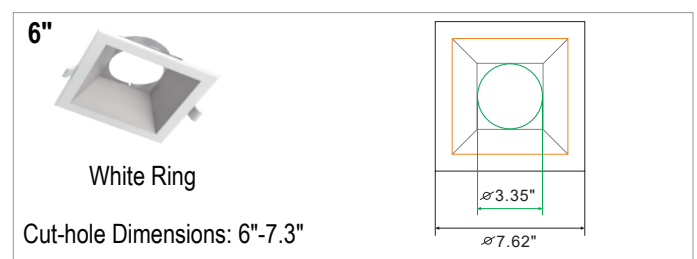

Square Trims