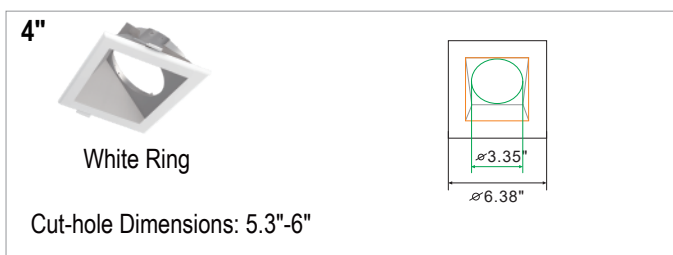

Square Wall Wash Trims