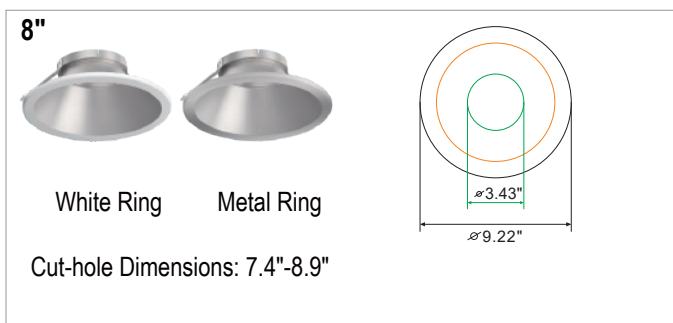

TRIM DIMENSIONS

Color Treatment

- For white and metal ring, the other part of trim including reflector is aluminum natural color with anodizing treatment.
- The front ring and reflector are rose color treatment for rose trim.

Round Trims