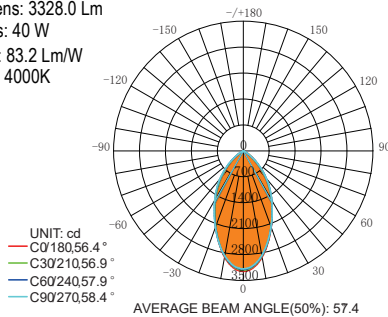

PERFORMANCE DATA

Lumen values are measured by third party certified laboratories performed in accordance with IESNA LM-79-08 as well as Lighting Facts listed.

Item	Lumen Output			Type
	High	Medium	Low	
Maximum 20W	20w, 75lm/w	15w, 78lm/w	10w, 80lm/w	IC
Maximum 40W	40w, 80lm/w	34w, 85lm/w	27w, 90lm/w	NON-IC

Remark: All efficacy is $\pm 5\%$ base on different CCT and Trims. Check the IES file to gain the accurate data .

PHOTOMETRY

All published luminaire photo metric testing performed to IESNA LM-79-08 standards by a NVLAP certified laboratory. IESNA LM-79-08 specifies the entire luminaire as the source resulting in a fixture efficiency of 100%.Result may vary per actual order.

6" 40W Round Trim

Lumens: 3328.0 Lm
Watts: 40 W
LPW: 83.2 Lm/W
CCT: 4000K