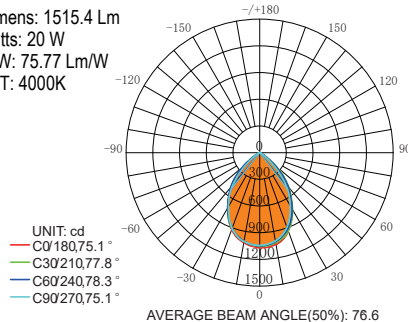

Remark: All efficacy is $\pm 5\%$ base on different CCT and Trims. Check the IES file to gain the accurate data .

PHOTOMETRY

All published luminaire photo metric testing performed to IESNA LM-79-08 standards by a NVLAP certified laboratory. IESNA LM-79-08 specifies the entire luminaire as the source resulting in a fixture efficiency of 100%.Result may vary per actual order.

6" 40W Round Trim

Lumens: 3328.0 Lm
 Watts: 40 W
 LPW: 83.2 Lm/W
 CCT: 4000K

6" 40W Round Wall Wash

Lumens: 2949.1 Lm
 Watts: 40 W
 LPW: 73.73 Lm/W
 CCT: 3000K

6" 20W Square Trim

Lumens: 1515.4 Lm
 Watts: 20 W
 LPW: 75.77 Lm/W
 CCT: 4000K