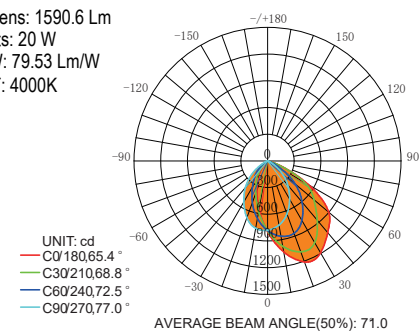

6" 20W Square Wall Wash

Lumens: 1590.6 Lm
Watts: 20 W
LPW: 79.53 Lm/W
CCT: 4000K

Warranty

Five year limited warranty. Full warranty terms located at www.abovealllighting.com/warrantystatements.

Specifications subject to change without notice.