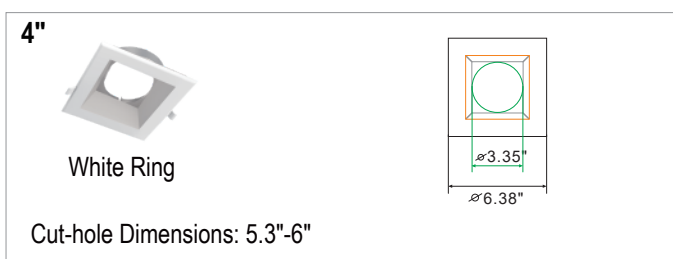

Square Trims