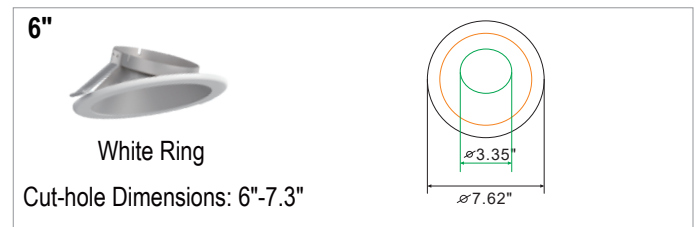

Round Wall Wash Trims