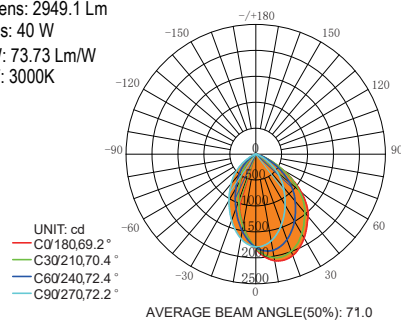

PERFORMANCE DATA

Lumen values are measured by third party certified laboratories performed in accordance with IESNA LM-79-08 as well as Lighting Facts listed.

Item	Lumen Output			Type
	High	Medium	Low	
Maximum 20W	20w, 75lm/w	15w, 78lm/w	10w, 80lm/w	IC
Maximum 40W	40w, 80lm/w	34w, 85lm/w	27w, 90lm/w	NON-IC

Remark: All efficacy is $\pm 5\%$ base on different CCT and Trims. Check the IES file to gain the accurate data .

PHOTOMETRY

All published luminaire photo metric testing performed to IESNA LM-79-08 standards by a NVLAP certified laboratory. IESNA LM-79-08 specifies the entire luminaire as the source resulting in a fixture efficiency of 100%.Result may vary per actual order.

6" 40W Round Trim

Lumens: 3328.0 Lm
 Watts: 40 W
 LPW: 83.2 Lm/W
 CCT: 4000K

6" 40W Round Wall Wash

Lumens: 2949.1 Lm
 Watts: 40 W
 LPW: 73.73 Lm/W
 CCT: 3000K

6" 20W Square Trim

Lumens: 1515.4 Lm
 Watts: 20 W
 LPW: 75.77 Lm/W
 CCT: 4000K