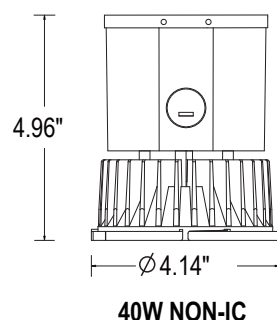

Certifications

- cULus conforms to UL Std. 1598 Cert. to CSA Std. C22.2 No.250.0
- Suitable for damp locations
- RoHS compliant

DIMENSIONS

ENGINE DIMENSIONS

TRIM DIMENSIONS

Color Treatment

- * For white and metal ring, the other part of trim including reflector is aluminum natural color with anodizing treatment.
- * The front ring and reflector are rose color treatment for rose trim.