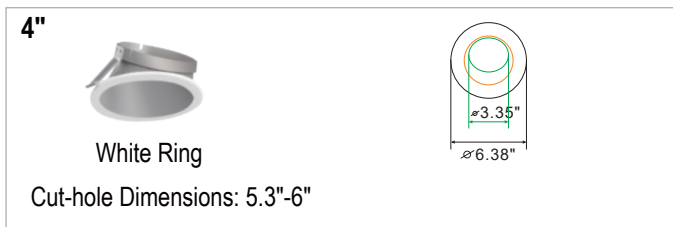

Round Wall Wash Trims