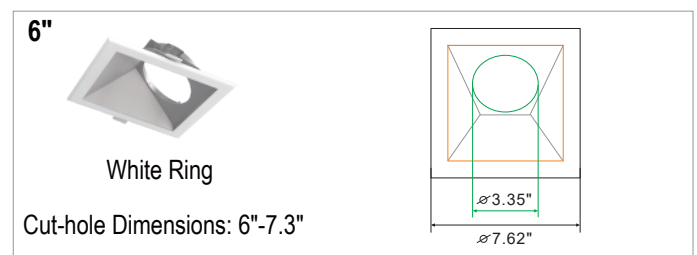

Square Wall Wash Trims