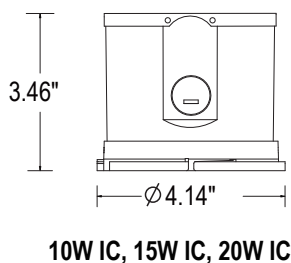

Certifications

- cULus conforms to UL Std. 1598 Cert. to CSA Std. C22.2 No.250.0
- Suitable for damp locations
- RoHS compliant

DIMENSIONS

ENGINE DIMENSIONS

TRIM DIMENSIONS

Color Treatment

- * For white and metal ring, the other part of trim including reflector is aluminum natural color with anodizing treatment.
- * The front ring and reflector are rose color treatment for rose trim.