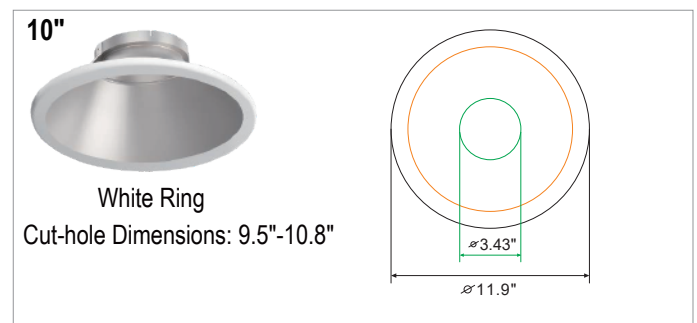

TRIM DIMENSIONS

Color Treatment

- For white and metal ring, the other part of trim including reflector is aluminum natural color with anodizing treatment.
- The front ring and reflector are rose color treatment for rose trim.

Round Trims