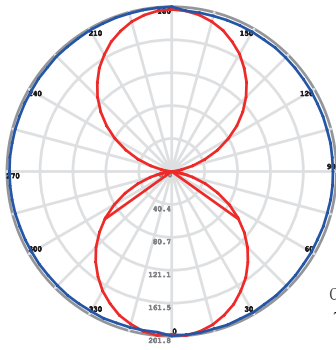

All published luminaire photo metric testing performed to IESNA LM-79-08 standards by a NVLAP certified laboratory.

Plane [50%Ang.] [10%Ang.]
 C180.0: 109.0 154.5

Direct and Indirect

PERFORMANCE DATA

LUMEN OUTPUT