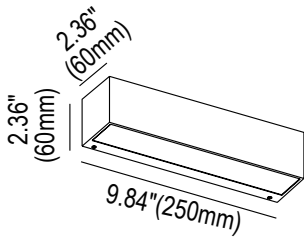

SPECIFICATION

Short

Net Weight: 2.5lbs (1.13kg)

Long

Net Weight: 4.47lbs (2.03kg)

Ordering Information

Example: TSID18304-BK

Name	Distribution	Watts	CCT	Voltage	Control	Finish
TS-Thoe Short	D- Direct	09 - 9W	30 - 3000K	4 - 120	Blank - None	BK - Black
	ID- Indirect and Direct	18 - 18W				
TL-Thoe Long	D- Direct	18 - 18W	30 - 3000K	4 - 120	Blank - None	BK - Black
	ID- Indirect and Direct	36 - 36W				