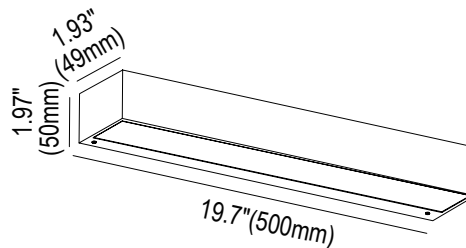

SPECIFICATION

Short

Net Weight: 2.5lbs (1.13kg)

Long

Net Weight: 4.47lbs (2.03kg)

Ordering Information

Example: TSID18304-BK

Name	Distribution	Watts	CCT	Voltage	Control	Finish
TS-Thoe Short	D- Direct	09 - 9W	30 - 3000K	4 - 120	Blank - None	BK - Black
	ID- Indirect and Direct	18 - 18W				
TL-Thoe Long	D- Direct	18 - 18W	30 - 3000K	4 - 120	Blank - None	BK - Black
	ID- Indirect and Direct	36 - 36W				