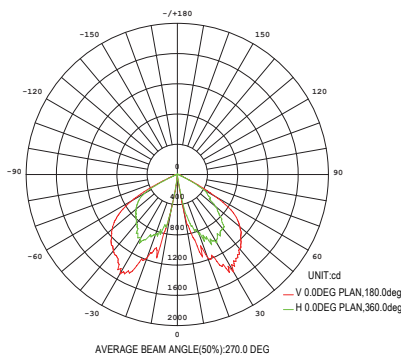

2.7 meters pole, black

COPL-4.5POLE-BK

4.5 meters pole, black

* Pole length and finish color can be customized.

PHOTOMETRY

All published luminaire photometric testing performed to IESNA LM-79-08 standards by a NVLAP certified laboratory.

PERFORMANCE DATA

LUMEN OUTPUT

Lumen values are measured by third party certified laboratories performed in accordance with IESNA LM-79-08 as well as Lighting Facts listed.

Nominal Watts	Lumen Output	CCT	CRI
30W	3400lm	4000K	70