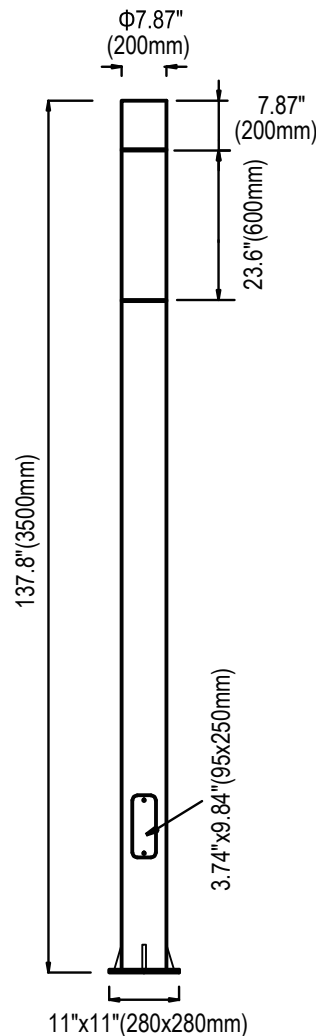

COPL COLUMN LIGHT

PRODUCT DESCRIPTION

The COPL column led light has elegant, slim and column design. It brings architectural style to any area or site, impacting pedestrian-scale for improved comfort and security. High quality aluminum body, polycarbonate shade, moulded silicone gasket and stainless steel screws. This pole light is an excellent choice for walkways, entrances, promenades, plazas, courtyards, driveways, bridges, and landscaped areas.

ELECTRICAL SYSTEM

- Input Voltage: 120-277VAC, 50/60Hz
- Operating temperature range: -22-104°F (-30-40°C)
- Power Factor: > 0.9
- Total Harmonic Distortion: < 20% at full load

PERFORMANCE

CRI

70 is standard

80 is optional

CCT

3000K, 4000K

Projected Lifetime

L70 - 100,000 Hours

Working Temperature

-22-104°F (-30-40°C)

Certifications

- cETL Listed
- IP65 rated
- RoHS compliant

SPECIFICATION