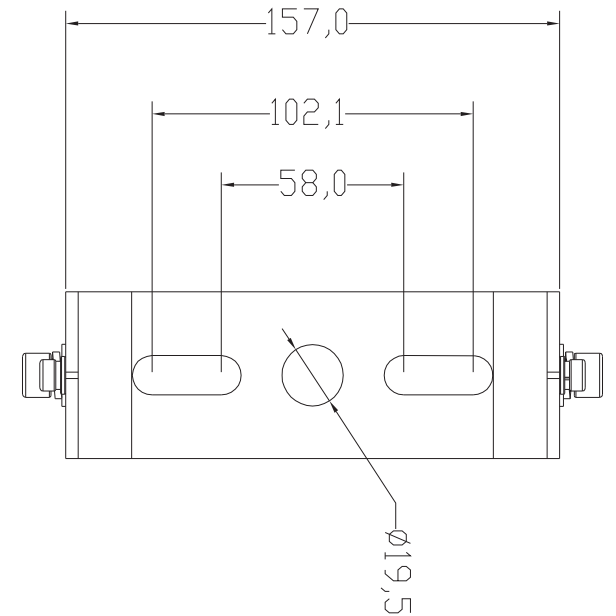

Length Unit is millimeter (mm)

**Pole Mount
Drill Pattern for
100/150/200/240W**

**Pole Mount
Drill Pattern for 300W**

**Trunion Mount
Drill Pattern for 300W**