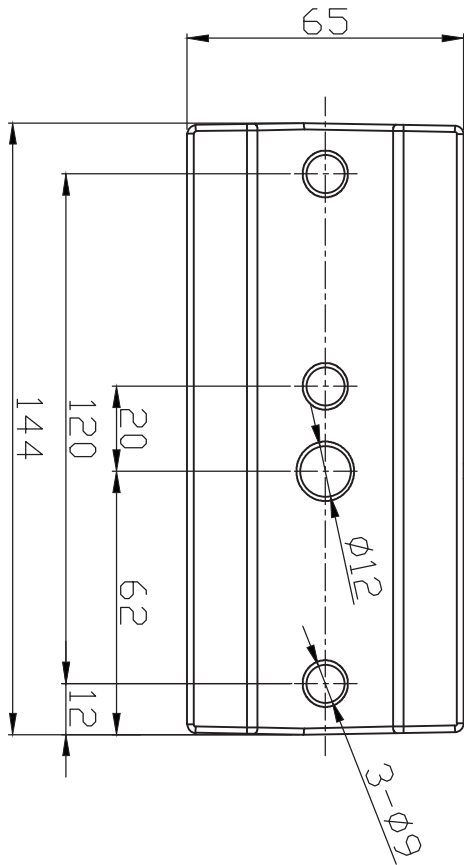

Length Unit is millimeter (mm)

**Pole Mount
Drill Pattern for
100/150/200/240W**

**Pole Mount
Drill Pattern for 300W**

**Trunion Mount
Drill Pattern for 300W**