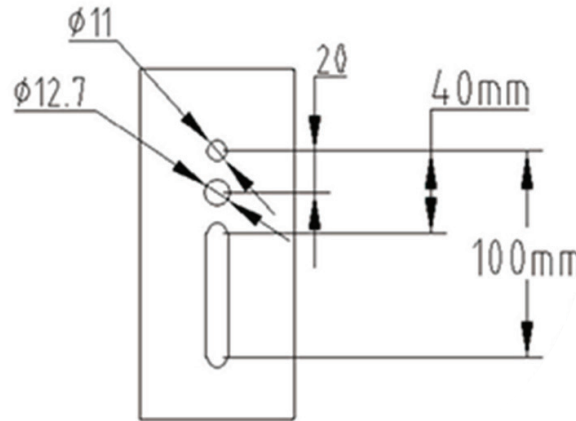

Length Unit is millimeter (mm)

**Pole Mount
Drill Pattern for
100/150/200/240W**

**Pole Mount
Drill Pattern for 300W**

**Trunion Mount
Drill Pattern for 300W**