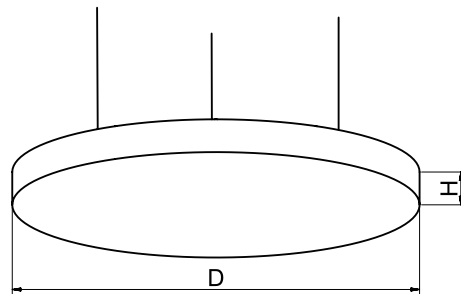

FOCUS ACOUSTIC ONLY

PRODUCT DESCRIPTION

The Focus Acoustic Only offers the FOCUS family in sizes ranging from 11.8".(dia.) up to 47.2".(dia.). Available in 4 sizes, adopt 12mm ployster fiber or 50mm glass fiber in a range of color options. Maximizes surface area to absorb sound waves and improve harmony in the installed space. Flexible installation comes in pendant. With great acoustic performance,has sound absorbing,non-toxic,non-allergeic and non-irritant characteristics.

SPECIFICATION

DIMENSION TABEL	
D	H
11.8"(300mm)	0.47"/1.96"(12mm/50mm)
23.6"(600mm)	0.47"/1.96"(12mm/50mm)
35.4"(900mm)	0.47"/1.96"(12mm/50mm)
47.2"(1200mm)	0.47"/1.96"(12mm/50mm)

Ordering Information

Example: FROLY24-ACO-ACPMK-05-NSAC-021 130