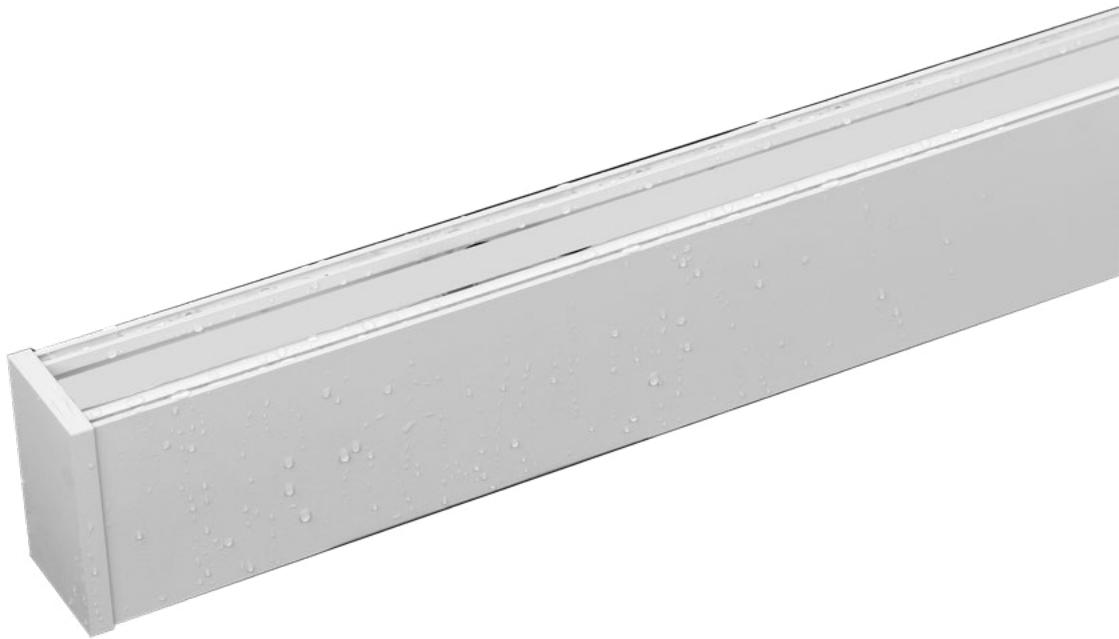

2 Inch Wet Magic Linear Light

- Stem Pendant
- Surface
- Recessed And Wall Mount

2 Inch Wet Magic Linear Light

This Wet MAGIC led linear fixture is 1.97" wide. Linear architectural luminaire with a slim and a discrete profile. Available in standard lengths of 4', 6' and 8' that can be joined together in seamless runs of desired length. It is available in suspended, surface, recessed and wall mount configurations. The WET MAGIC is suitable for indoor and outdoor spaces, such as bathrooms, spas, parking garages, soffits and under-canopy installations.

Stem Pendant

- Continuous run mount

Continuous Run Mount

DIMENSIONS

- Comes in lengths of 4', 6' and 8'

PERFORMANCE

Length	4FT	6FT	8FT
Width	1.97"	1.97"	1.97"
Wattage	31W	46W	61W
Voltage	120-277V (Int.Driver)	120-277V (Int.Driver)	120-277V (Int.Driver)
Lumen @3500K	3000lm	4300lm	5700lm
CRI	80	80	80
Working Temperature:	-4-104°F (-20-40°C)	-4-104°F (-20-40°C)	
Installation	Suspended / Surface Mount / Recessed Mount / Wall Mount		

- IP65 for wet location

Wall Mount

PHOTOMETRY

LUMINOUS INTENSITY DISTRIBUTION DIAGRAM

Subway

110 St-Cathedral
Pkw Station

B C

The Moment