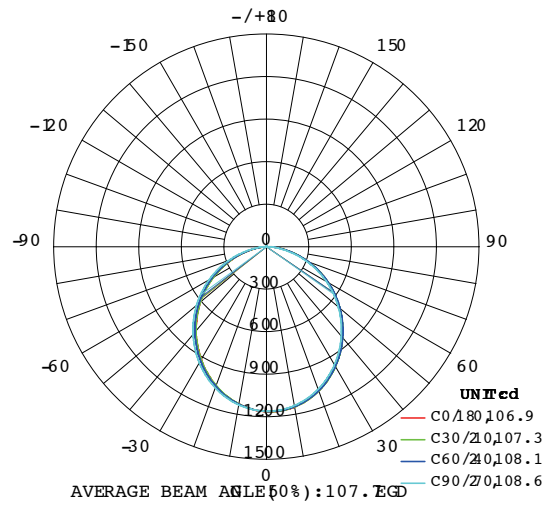

PHOTOMETRY

LUMINOUS INTENSITY DISTRIBUTION DIAGRAM