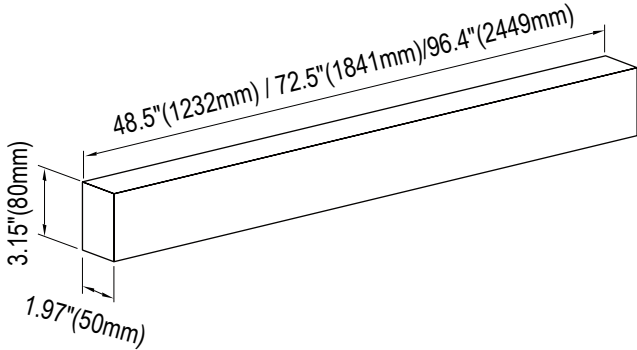

2 Inch Wet Magic Linear Light

- Stem Pendant
- Surface
- Recessed And Wall Mount

2 Inch Wet Magic Linear Light

This Wet MAGIC led linear fixture is 1.97" wide. Linear architectural luminaire with a slim and a discrete profile. Available in standard lengths of 4', 6' and 8' that can be joined together in seamless runs of desired length. It is available in suspended, surface, recessed and wall mount configurations. The WET MAGIC is suitable for indoor and outdoor spaces, such as bathrooms, spas, parking garages, soffits and under-canopy installations.

Stem Pendant

- Continuous run mount

Continuous Run Mount

DIMENSIONS

- Comes in lengths of 4', 6' and 8'

PERFORMANCE

Length	4FT	6FT	8FT
Width	1.97"	1.97"	1.97"
Wattage	31W	46W	61W
Voltage	120-277V (Int.Driver)	120-277V (Int.Driver)	120-277V (Int.Driver)
Lumen @3500K	3000lm	4300lm	5700lm
CRI	80	80	80
Working Temperature:	-4-104°F (-20-40°C)	-4-104°F (-20-40°C)	
Installation	Suspended / Surface Mount / Recessed Mount / Wall Mount		

- IP65 for wet location

Wall Mount

PHOTOMETRY

LUMINOUS INTENSITY DISTRIBUTION DIAGRAM

Subway

110 St-Cathedral
Pkw Station

B C

The Moment