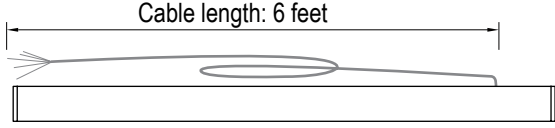

2 Inch Wet Magic Linear Light

- Stem Pendant
- Surface
- Recessed And Wall Mount

2 Inch Wet Magic Linear Light

This Wet MAGIC led linear fixture is 1.97" wide. Linear architectural luminaire with a slim and a discrete profile. Available in standard lengths of 4', 6' and 8' that can be joined together in seamless runs of desired length. It is available in suspended, surface, recessed and wall mount configurations. The WET MAGIC is suitable for indoor and outdoor spaces, such as bathrooms, spas, parking garages, soffits and under-canopy installations.

Stem Pendant

- Continuous run mount

Continuous Run Mount

DIMENSIONS

- Comes in lengths of 4', 6' and 8'

PERFORMANCE

Length	4FT	6FT	8FT
Width	1.97"	1.97"	1.97"
Wattage	31W	46W	61W
Voltage	120-277V (Int.Driver)	120-277V (Int.Driver)	120-277V (Int.Driver)
Lumen @3500K	3000lm	4300lm	5700lm
CRI	80	80	80
Working Temperature:	-4-104°F (-20-40°C)	-4-104°F (-20-40°C)	
Installation	Suspended / Surface Mount / Recessed Mount / Wall Mount		

- IP65 for wet location

Wall Mount

PHOTOMETRY

LUMINOUS INTENSITY DISTRIBUTION DIAGRAM

Subway

110 St-Cathedral
Pkw Station

B C

The Moment