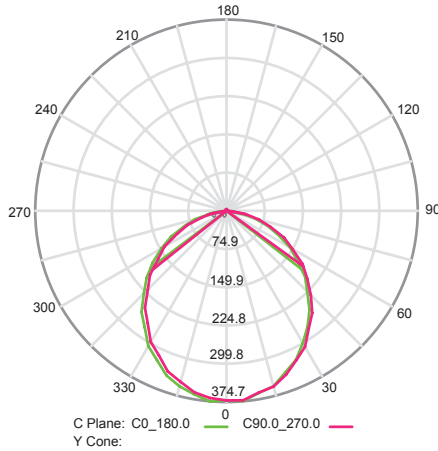

Ordering Information

Example: OFMR18304-WH

Series	Shape	Wattage	CCT	Voltage	Controls	Finish	
OFM	R - Round S - Square	18 - 18 Watts	30 - 3000K	4 - 120V	- Blank - None	- Standard WH - White	Optional* BK - Black SL - Silver GR - Graphite RU - Rusty (See Notes)

Notice:

* Standard Finish is White. Additional charge will apply for optional finish color.

PHOTOMETRY

All published luminaire photo metric testing performed to IESNA LM-79-08 standards by a NVLAP certified laboratory.

PERFORMANCE DATA

LUMEN OUTPUT

Lumen values are measured by third party certified laboratories performed in accordance with IESNA LM-79-08 as well as Lighting Facts listed.

Watts	Lumen Output	Shape	AC Input 120V	CCT	CRI
18	900	Round	0.15A	3000K	80
18	800	Square	0.15A	3000K	80

Warranty

Three year limited warranty.

Note:

Please refers to the instruction manual for motion sensor default setting.