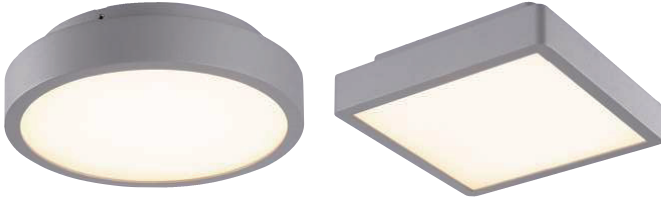

## OFM LED FLUSH MOUNT LIGHT

### PRODUCT DESCRIPTION

The OFM outdoor flush mount light comes in round and square shapes. Body and bracket in die-cast aluminum. Powder coated with pretreatment plus silicon rubber gasket for outdoor use. Simple and elegant appearance is ideal for general illumination for residential and commercial applications such as porches, covered walkways and store entrances.

### FEATURE

- Die-cast aluminum body and polycarbonate lens
- Round and square shape optional
- Driverless design
- Ceiling and wall surface mounted
- Suitable for wet locations