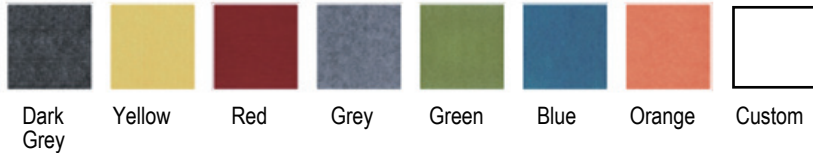

## Ordering Information

Example: CANO38-40808-WH

Series	Watts	CCT	CRI	Voltage	Installation	Controls	Housing Finish	Fabric Finish
CANO	38 - 38W	- 30 - 3000K	80 - 80Ra <sup>1</sup>	8-120-347V	Blank -Pendant	- Blank-None	- WH -White <sup>2</sup>	- Blank-No Fabric <sup>3</sup>
		35 - 3500K	90 - 90Ra <sup>1</sup>				BK -Black	GY -Grey
		40 - 4000K						BU -Blue

Notice:

- 80CRI is standard. 90 CRI can be available for an additional fee. Please contact customer service.
- White housing finish is standard. Other finish colors might be available for an additional fee. Please check with Customer Service for details.
- No fabric is standard. Different colorful fabrics will be available for an additional fee. Please check with Customer Service for details.

## Color Options