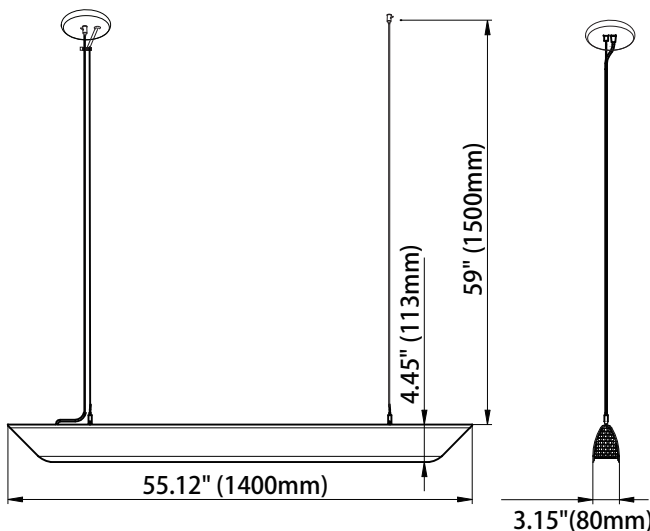

### PRODUCT DESCRIPTION

The Canoe pendant body is constructed of high quality, die-cast aluminum alloy, and features a recessed honeycomb lens. This honeycomb cellular light control system reduces the glare effectively. In addition, the lamp body can be ordered wrapped in attractive acoustic style fabric. This fixture is ideal in offices, conference rooms, public buildings, libraries, and other commercial lighting applications.

### SPECIFICATION

Cable and cord length: 59" (1500mm) standard  
\*Please contact Customer Service if need special length.  
Net Weight: 8.2 lbs / 3.7 kg