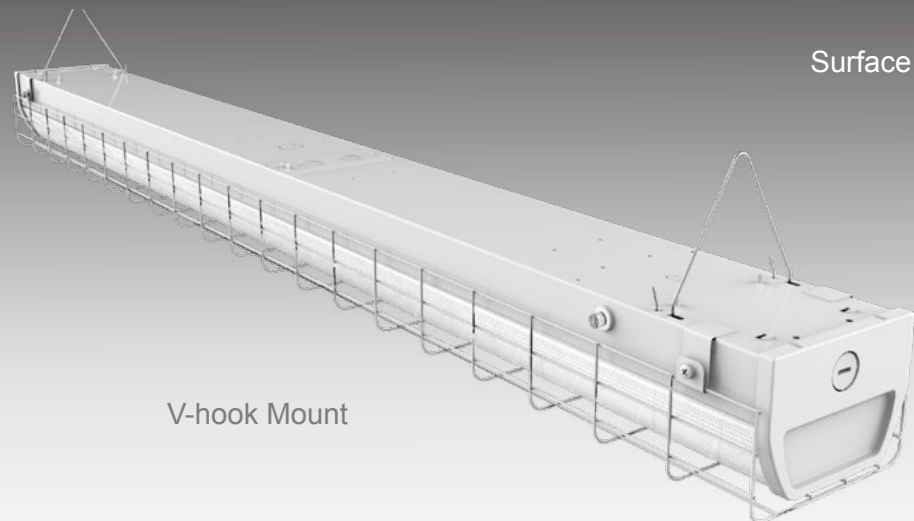

Surface Mount

V-hook Mount