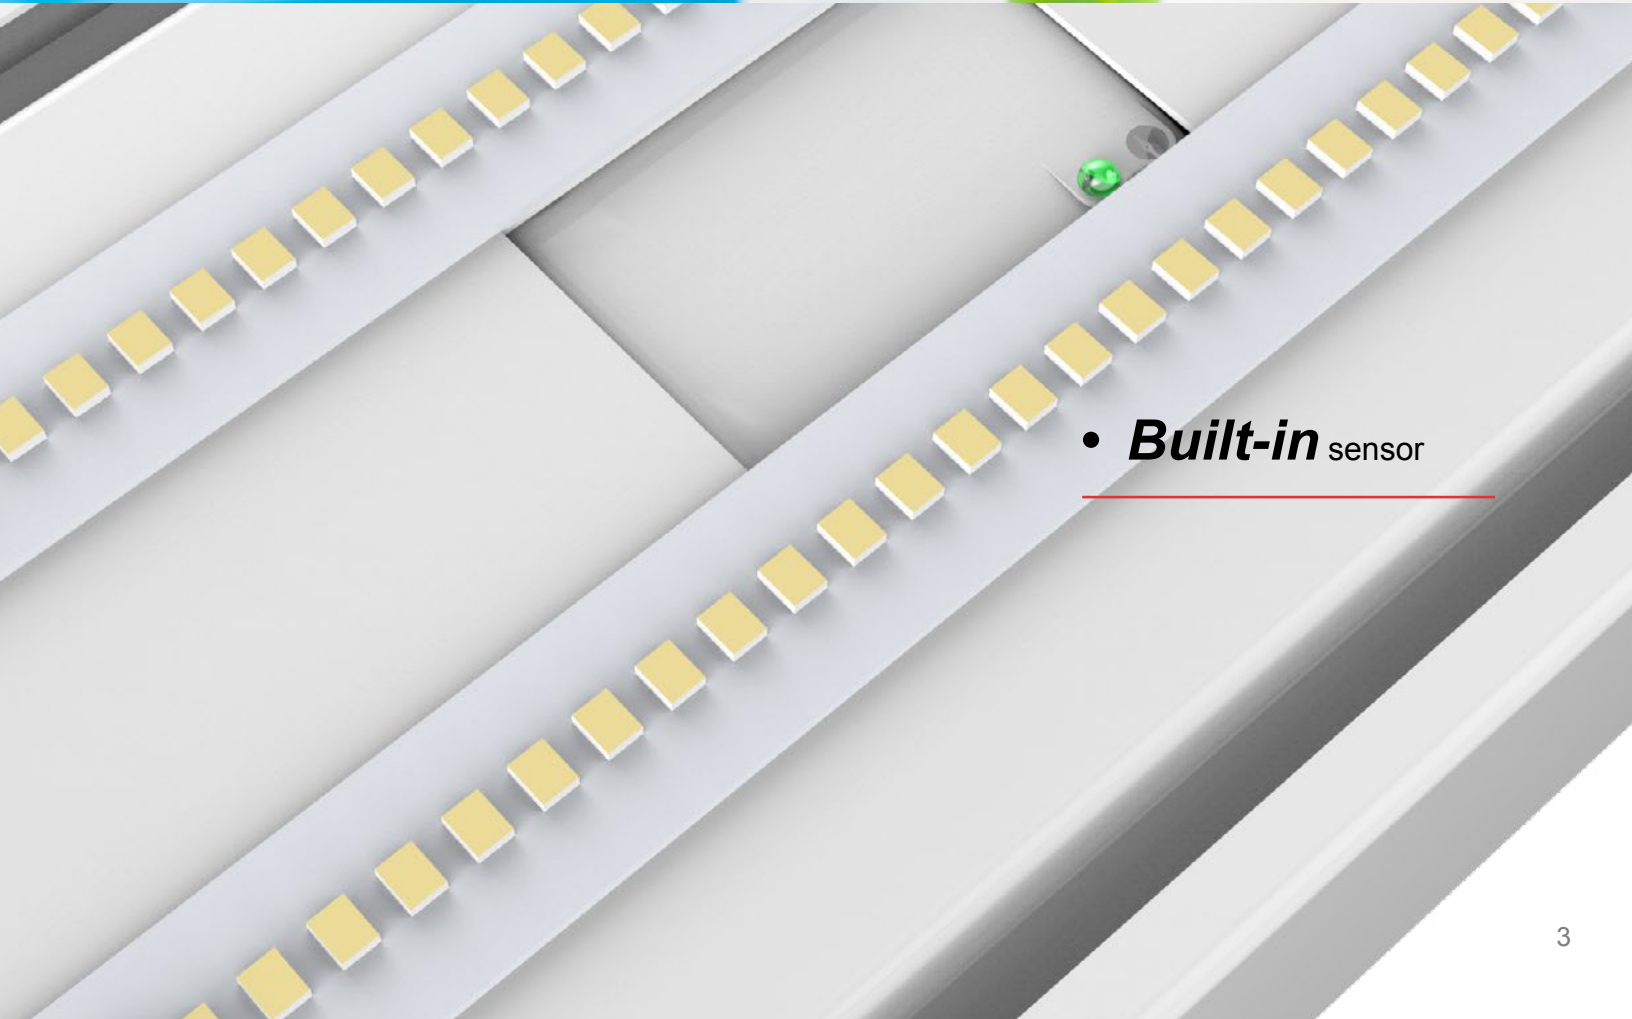

# **VISION** Strip Light

---

***Above All Lighting's Vision LED strip light has a sleek design with a diffuser lens. Optical accessories include EBU and motion sensor. It can be used in stairwells, warehouses, offices, garages, shop displays, and other commercial applications.***

# FEATURE

- 8% up-light and no glare
- 

- **Built-in** sensor
- 

**EBU** backup available  
The standard emergency test button is plastic. Metal  
emergency test button is optional

- **Easy to wire** end and back side wire entries available, meet different junction box locations.

- **Easy to install** quick surface mount and V-hook mount optional, no need to open the housing.