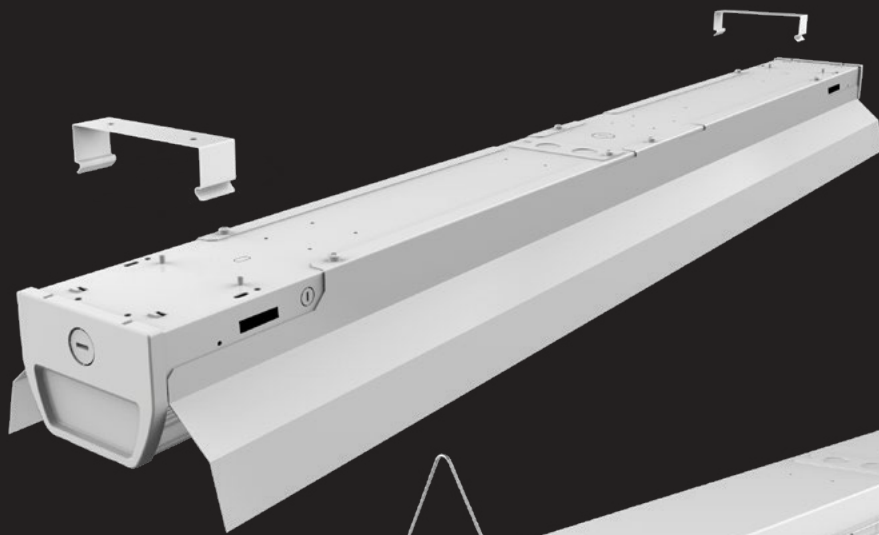

# **VISION** Strip Light

---

***Above All Lighting's Vision LED strip light has a sleek design with a diffuser lens. Optical accessories include EBU and motion sensor. It can be used in stairwells, warehouses, offices, garages, shop displays, and other commercial applications.***

# FEATURE

- 8% up-light and no glare
- 

- **Built-in** sensor
- 

**EBU** backup available  
The standard emergency test button is plastic. Metal  
emergency test button is optional

- **Easy to wire** end and back side wire entries available, meet different junction box locations.

- **Easy to install** quick surface mount and V-hook mount optional, no need to open the housing.

## MOUNTING

Surface Mount

V-hook Mount