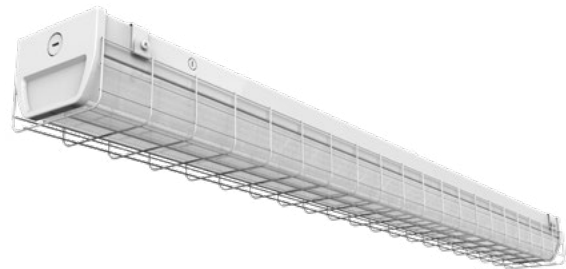

4FT Wire guard with EBU