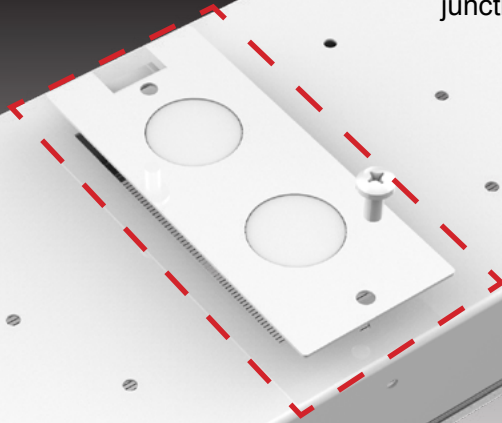

# **VISION** Strip Light

---

***Above All Lighting's Vision LED strip light has a sleek design with a diffuser lens. Optical accessories include EBU and motion sensor. It can be used in stairwells, warehouses, offices, garages, shop displays, and other commercial applications.***

# FEATURE

- 8% up-light and no glare
- 

- **Built-in** sensor
- 

**EBU** backup available  
The standard emergency test button is plastic. Metal  
emergency test button is optional

- **Easy to wire** end and back side wire entries available, meet different junction box locations.

- **Easy to install** quick surface mount and V-hook mount optional, no need to open the housing.

**90264**  
STRP-QSMK<sup>3</sup>  
Quick surface mount kit for vision strip

**90759**  
STR-PMK  
Pendant Mount Kits for strip (a pair)

**Notes:**

1. If for 8ft please order two pieces.
2. If this reflector will be installed at one side, then one piece for 4ft and two pieces for 8ft. If this reflector will be installed at both two sides, then two pieces for 4ft and four pieces for 8ft.
3. Two pieces are needed for 2ft, 3ft and 4ft . If for 8ft please order three pieces.
4. Soft chain mount with V-hooks is the best choice if fixture is with MSW or MSWO and needed to be installed on a ceiling of long time vibration.