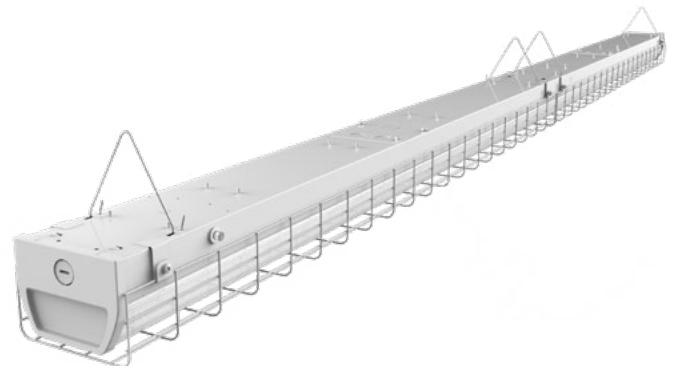

8FT Wire guard with EBU