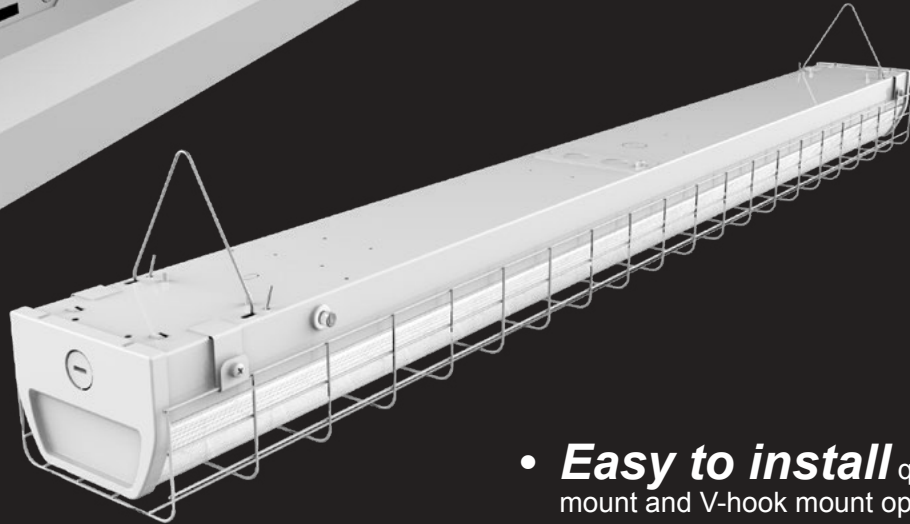

# **VISION** Strip Light

---

***Above All Lighting's Vision LED strip light has a sleek design with a diffuser lens. Optical accessories include EBU and motion sensor. It can be used in stairwells, warehouses, offices, garages, shop displays, and other commercial applications.***

# FEATURE

- 8% up-light and no glare
- 

- **Built-in** sensor
- 

**EBU** backup available  
The standard emergency test button is plastic. Metal  
emergency test button is optional

- **Easy to wire** end and back side wire entries available, meet different junction box locations.

- **Easy to install** quick surface mount and V-hook mount optional, no need to open the housing.

## MOUNTING

Surface Mount

V-hook Mount