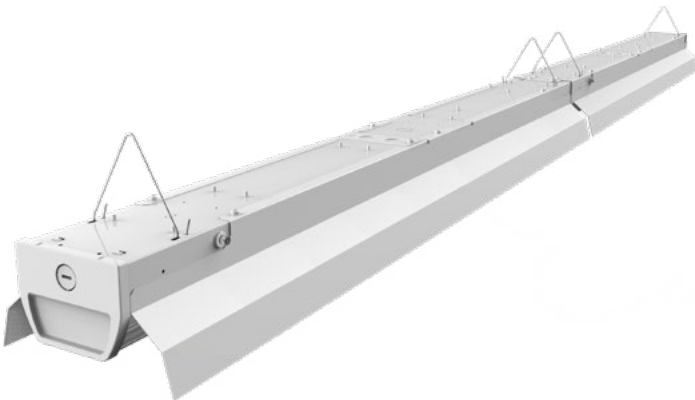

8FT Reflector with EBU