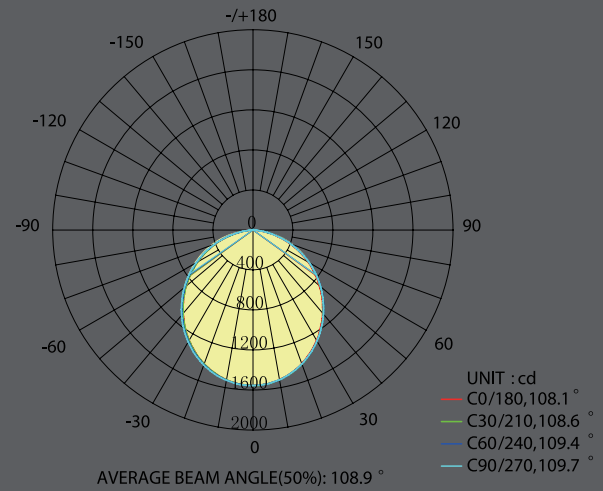

MAGIC LED LINEAR LIGHT

- Comes in lengths of 2', 4', and 8'
- 3000K, 3500K and 4000K selectable
- Wattage selectable
- Available with several lit joiner accessories for unlimited lighting pattern design
- Surface and pendant mount
- Microwave sensor and EBU are available

- Comes in lengths of 2', 4', and 8'

DESCRIPTION

This MAGIC led linear fixture is a 1.8" wide, linear architectural luminaire with a slim and a discrete profile. Available in standard lengths of 2', 4', and 8' that can be joined together in seamless runs of desired length. The MAGIC Linear is wattage and CCT selectable. A selection of pattern creating joiners are available for unlimited lighting pattern designs.

PERFORMANCE

	Length	2FT/4FT/8FT		
	Width	1.8"		
	Input Watts (Nominal):	10W/15W/20W selectable 20W/30W/40W selectable 40W/60W/80W selectable		
	Input Voltage:	120-277V (Int.Driver)		
	Efficacy@3500K	500lm/ft, 5w/ft 750lm/ft, 7.5w/ft 1000lm/ft, 10w/ft	500lm/ft, 5w/ft 750lm/ft, 7.5w/ft 1000lm/ft, 10w/ft	500lm/ft, 5w/ft 750lm/ft, 7.5w/ft 1000lm/ft, 10w/ft
	CRI	80		
	Working Temperature:	-4-104°F (-20-40°C)		
	Installation	Pendant / Surface Mount		
	Controls (optional)	Emergency Battery Back-up / Motion Sensor		

DIMENSIONS

- Microwave sensor and EBU are available

3000K	3500K	4000K
CCT SELECTABLE		
WATTAGE SELECTABLE		

PHOTOMETRY

Distribution Diagram

20W

Distribution Diagram

40W