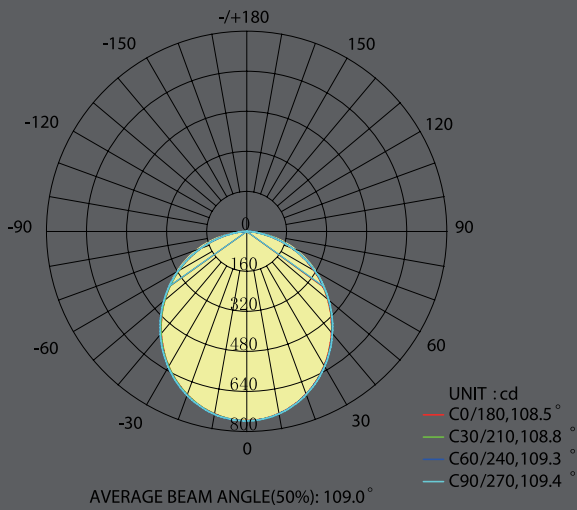

- Comes in lengths of 2', 4', and 8'

DESCRIPTION

This MAGIC led linear fixture is a 1.8" wide, linear architectural luminaire with a slim and a discrete profile. Available in standard lengths of 2', 4', and 8' that can be joined together in seamless runs of desired length. The MAGIC Linear is wattage and CCT selectable. A selection of pattern creating joiners are available for unlimited lighting pattern designs.

PERFORMANCE

	Length	2FT/4FT/8FT		
	Width	1.8"		
	Input Watts (Nominal):	10W/15W/20W selectable 20W/30W/40W selectable 40W/60W/80W selectable		
	Input Voltage:	120-277V (Int.Driver)		
	Efficacy@3500K	500lm/ft, 5w/ft 750lm/ft, 7.5w/ft 1000lm/ft, 10w/ft	500lm/ft, 5w/ft 750lm/ft, 7.5w/ft 1000lm/ft, 10w/ft	500lm/ft, 5w/ft 750lm/ft, 7.5w/ft 1000lm/ft, 10w/ft
	CRI	80		
	Working Temperature:	-4-104°F (-20-40°C)		
	Installation	Pendant / Surface Mount		
	Controls (optional)	Emergency Battery Back-up / Motion Sensor		

DIMENSIONS

- Microwave sensor and EBU are available

3000K	3500K	4000K
CCT SELECTABLE		
WATTAGE SELECTABLE		

PHOTOMETRY

Distribution Diagram

20W

Distribution Diagram

40W