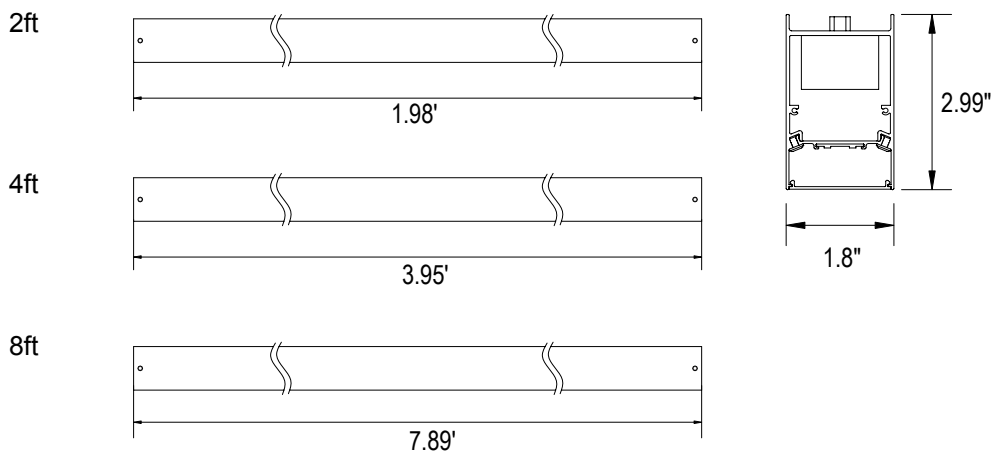

MAGIC LED LINEAR LIGHT

- Comes in lengths of 2', 4', and 8'
- 3000K, 3500K and 4000K selectable
- Wattage selectable
- Available with several lit joiner accessories for unlimited lighting pattern design
- Surface and pendant mount
- Microwave sensor and EBU are available

- Comes in lengths of 2', 4', and 8'

DESCRIPTION

This MAGIC led linear fixture is a 1.8" wide, linear architectural luminaire with a slim and a discrete profile. Available in standard lengths of 2', 4', and 8' that can be joined together in seamless runs of desired length. The MAGIC Linear is wattage and CCT selectable. A selection of pattern creating joiners are available for unlimited lighting pattern designs.

PERFORMANCE

	Length	2FT/4FT/8FT		
	Width	1.8"		
	Input Watts (Nominal):	10W/15W/20W selectable 20W/30W/40W selectable 40W/60W/80W selectable		
	Input Voltage:	120-277V (Int.Driver)		
	Efficacy@3500K	500lm/ft, 5w/ft 750lm/ft, 7.5w/ft 1000lm/ft, 10w/ft	500lm/ft, 5w/ft 750lm/ft, 7.5w/ft 1000lm/ft, 10w/ft	500lm/ft, 5w/ft 750lm/ft, 7.5w/ft 1000lm/ft, 10w/ft
	CRI	80		
	Working Temperature:	-4-104°F (-20-40°C)		
	Installation	Pendant / Surface Mount		
	Controls (optional)	Emergency Battery Back-up / Motion Sensor		

DIMENSIONS

- Microwave sensor and EBU are available

3000K	3500K	4000K
CCT SELECTABLE		
WATTAGE SELECTABLE		

PHOTOMETRY

Distribution Diagram

20W

Distribution Diagram

40W