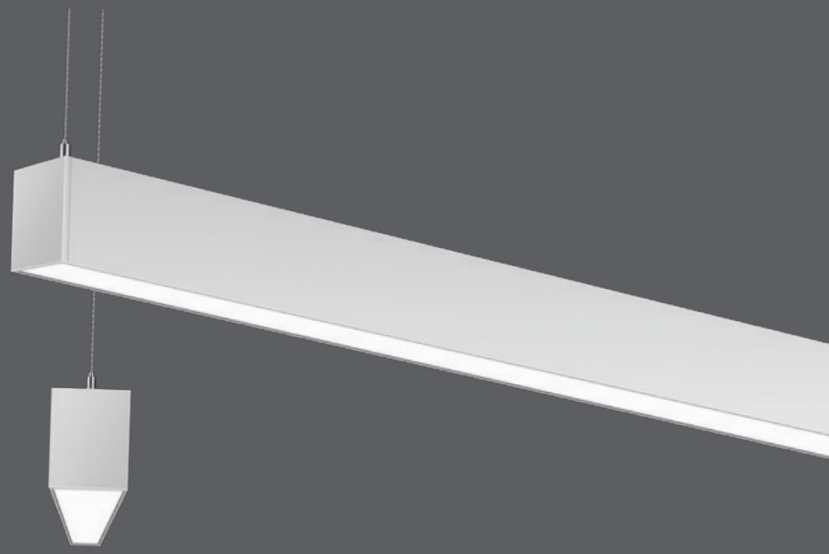

MAGIC LED LINEAR LIGHT

- Comes in lengths of 2', 4', and 8'
- 3000K, 3500K and 4000K selectable
- Wattage selectable
- Available with several lit joiner accessories for unlimited lighting pattern design
- Surface and pendant mount
- Microwave sensor and EBU are available

- Comes in lengths of 2', 4', and 8'

DESCRIPTION

This MAGIC led linear fixture is a 1.8" wide, linear architectural luminaire with a slim and a discrete profile. Available in standard lengths of 2', 4', and 8' that can be joined together in seamless runs of desired length. The MAGIC Linear is wattage and CCT selectable. A selection of pattern creating joiners are available for unlimited lighting pattern designs.

PERFORMANCE

	Length	2FT/4FT/8FT		
	Width	1.8"		
	Input Watts (Nominal):	10W/15W/20W selectable 20W/30W/40W selectable 40W/60W/80W selectable		
	Input Voltage:	120-277V (Int.Driver)		
	Efficacy@3500K	500lm/ft, 5w/ft 750lm/ft, 7.5w/ft 1000lm/ft, 10w/ft	500lm/ft, 5w/ft 750lm/ft, 7.5w/ft 1000lm/ft, 10w/ft	500lm/ft, 5w/ft 750lm/ft, 7.5w/ft 1000lm/ft, 10w/ft
	CRI	80		
	Working Temperature:	-4-104°F (-20-40°C)		
	Installation	Pendant / Surface Mount		
	Controls (optional)	Emergency Battery Back-up / Motion Sensor		

DIMENSIONS

- Microwave sensor and EBU are available

3000K	3500K	4000K
CCT SELECTABLE		
WATTAGE SELECTABLE		

PHOTOMETRY

Distribution Diagram

20W

Distribution Diagram

40W