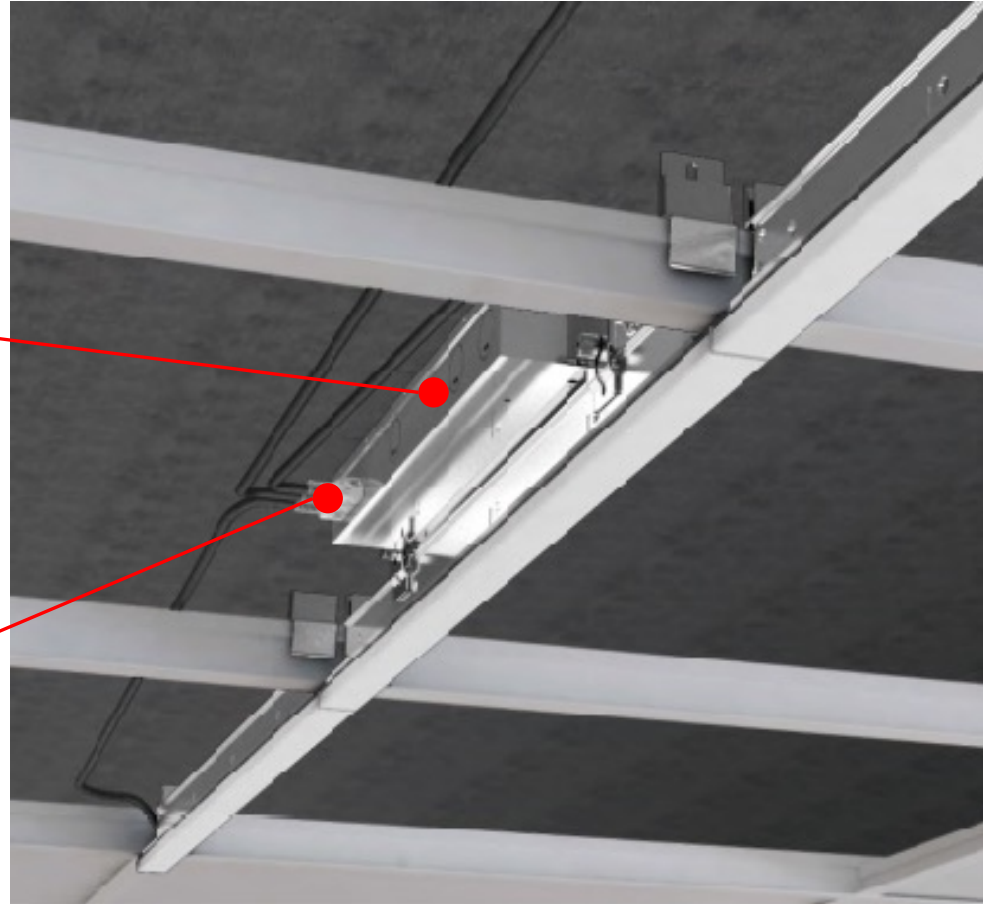

1

Slim Profile

Integrated To The T-grid Ceiling

2

Triple-side

Unique optic design

③ Continuous Run

④ Mounting brackets and led module are detachable

5 Remote Driver
3 pieces fixtures per driver

6 RJ45 terminals
for easy driver connection

⑦ Flexible lighting patterns