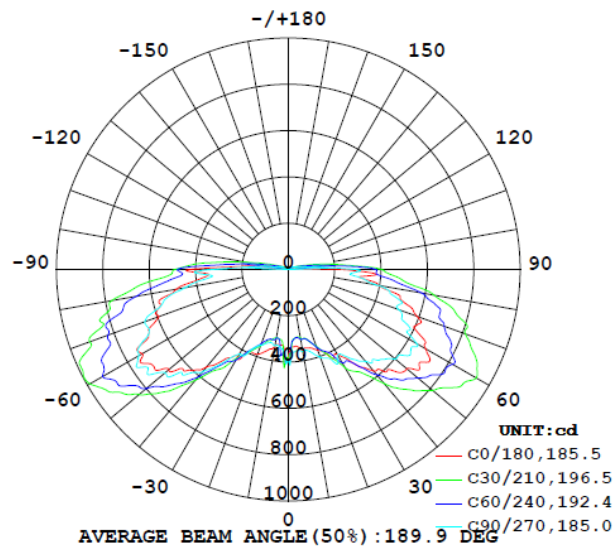

Photo Metrics

35W