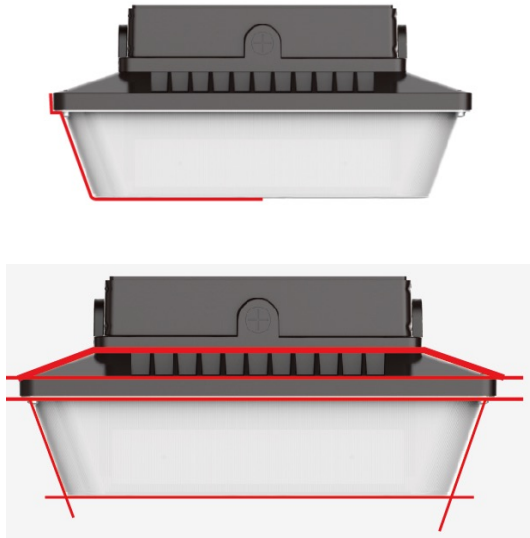

Design Inspiration

LS PKG series brings to show the beauty of kinetic design

Technical Information

Nominal Wattage	Measured Wattage	Lumen output	LPW	Replacement	CCT	CRI
35W	34W	4533 lm	133 lm/W	175W MH	5000	>80
70W	68W	9214 lm	136 lm/W	320W HID	5000	>80

* In accordance with IESNA LM-79-08