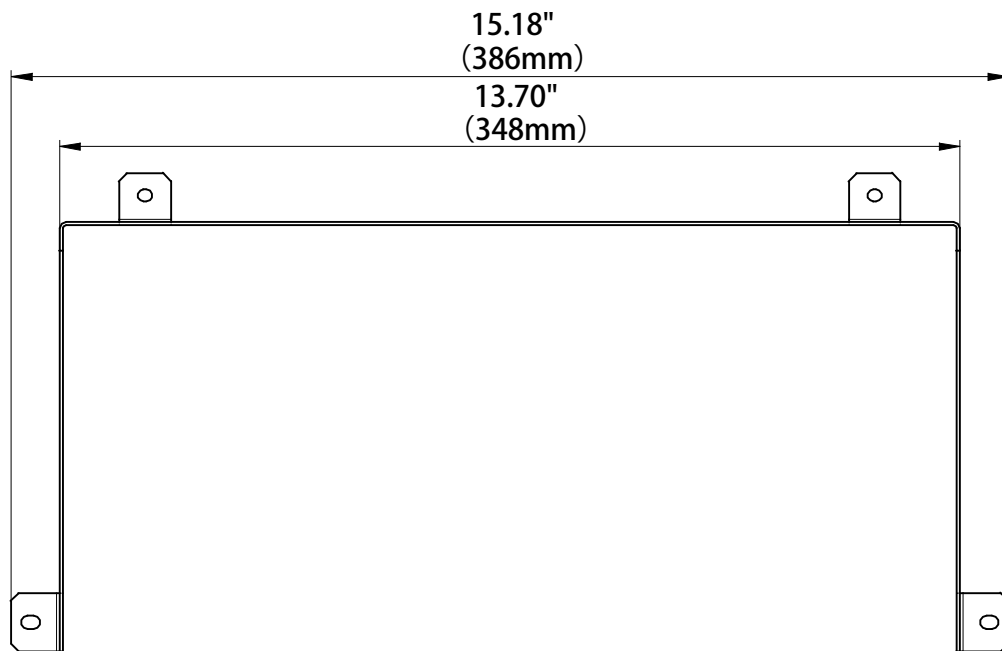

90176
 MT-RS
 Rear shield for M100, MT150, MT200

90175
 MT-SS
 Side shield for MT100, MT150, MT200