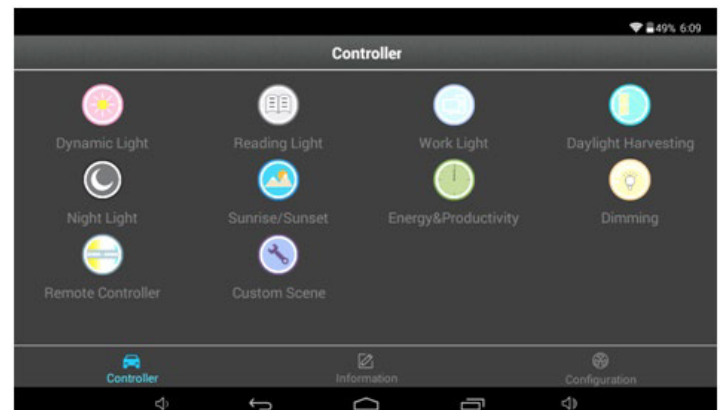

### Notice:

1. Maximum communication distance for the Wi-Fi Controller is 49ft (15m line of sight ).

## APPLICATION

### Remote Controller Control System

- ON/OFF with wall switch or remote controller
- Dimming and CCT tuning by remote controller

### Wi-Fi + Tablet Control System

1. ON/OFF by wall switch or tablet
2. Dimming and CCT tuning by smart phone or tablet
3. Dynamic CCT tuning and scene control by smart phone or tablet.