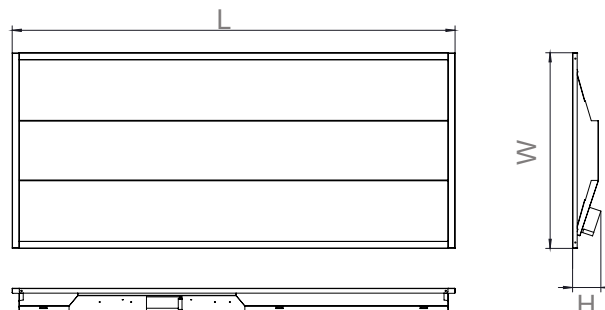

### 2X4

- Length: 46.62"
- Width: 20.59"
- Height: 2.97"
- Max. Weight: 21 lbs