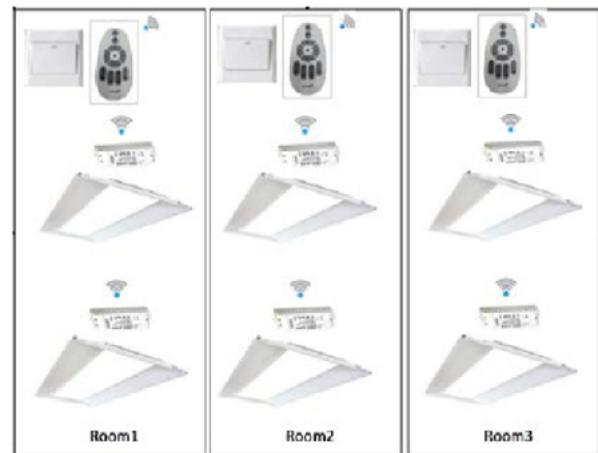

APPLICATION

Remote Controller Control System

- ON/OFF with wall switch or remote controller
- Dimming and CCT tuning by remote controller