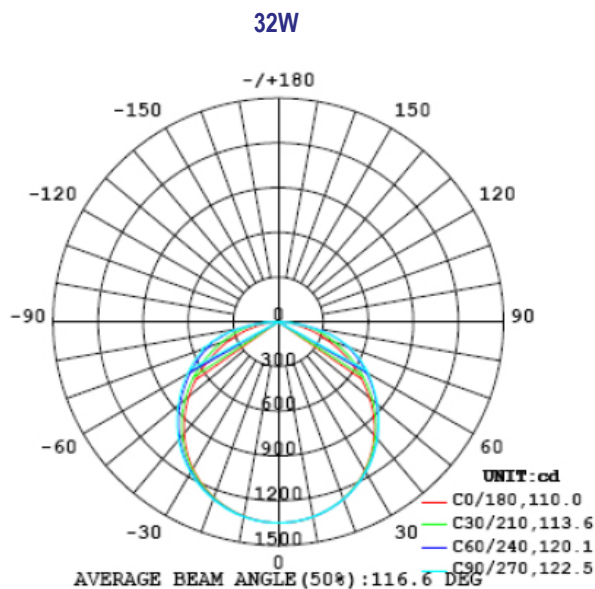

Ordering Information

Example: TRK24D32ACT

Troffer Retrofit Kit	Dimension	Dimmable	Watts	All Color Temperatures
TRK	24- 2'x4'	D - 2.4G RF Dimmable	32 - 32 Watts	ACT - 2700K - 6500K¹

Notice:

1. CCT default setting is 5000K and DLC Premium available.
2. Standard finish color is white.
3. Special Order for other finish color - Ask Customer Service for Details.

PHOTOMETRY

All published luminaire photometric testing performed to IESNA LM-79-08 standards by a NVLAP certified laboratory.

PERFORMANCE DATA

LUMEN OUTPUT

Lumen values are measured by third party certified laboratories performed in accordance with IESNA LM-79-08 as well as Lighting Facts listed.

Watts	Lumen Output	AC Input 120V	Measured Watts	CRI	CCT	LPW
32W	4078	0.29A	32W	>80	5000K	128

Lumen Ambient Temperature (LAT) Multipliers

Use these factors to determine relative lumen output for average ambient temperature from -4-104°F (-20-40°C)

Ambient		Multiplier
Celsius	Fahrenheit	
0	32	1.02
10	50	1.01
20	68	1.00
25	77	1.00
30	86	1.00
40	104	0.99

Projected LED Lumen Maintenance

Data references the extrapolated performance projections for the LED troffer retrofit kit in a 77°F ambient, (tested per IESNA LM-80-08 and projected per IESNA TM-21-11).

Operating Hours	0	12,000	18,000	30,000	106,000
Lumen Maintenance Factor	1.0	0.98(L98)	0.96(L96)	0.92(L92)	0.70(L70)