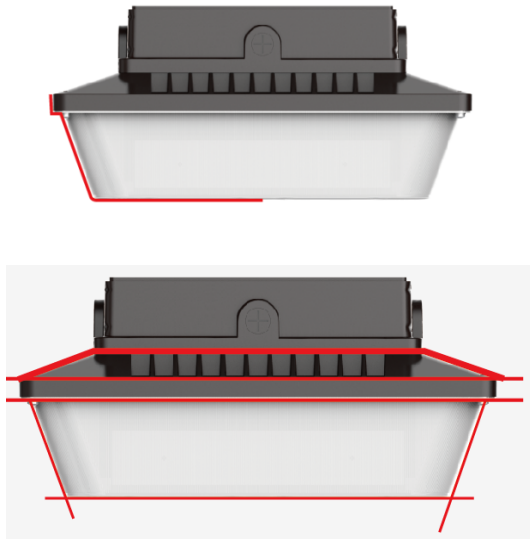

Design Inspiration

LS PKG series brings to show the beauty of kinetic design

Technical Information

Nominal Wattage	Measured Wattage	Lumen output	LPW	Replacement	CCT	CRI
35W	34W	4533 lm	133 lm/W	175W MH	5000	>80
70W	68W	9214 lm	136 lm/W	320W HID	5000	>80

* In accordance with IESNA LM-79-08