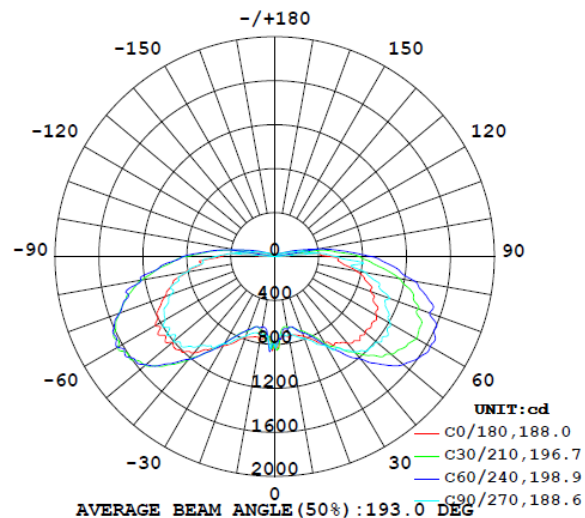

# Photo Metrics

**35W**

**70W**

**ABOVE ALL**

[www.AboveAllLighting.com](http://www.AboveAllLighting.com)

**Thank You For Viewing.**

Please contact us if you have any questions.  
For personalized or custom training contact.