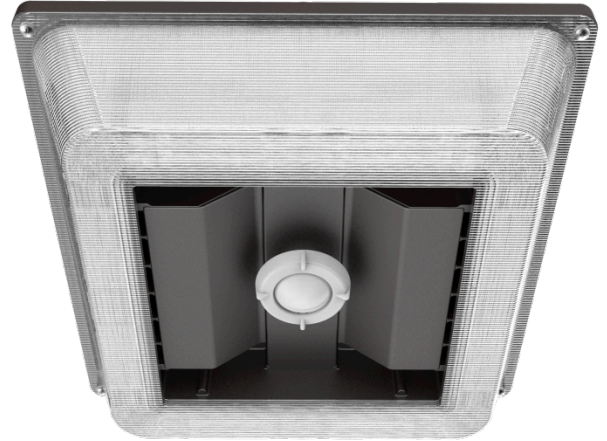

# Features

- **P**atented Air Cooling Design
- IP65 Rated Enclosure
- Surface or Pendant Mounting
- Superior Low-glare Illumination
- Programmable Multi-level Motion Sensor
- Impact Resistant Prismatic Lens
- Performance up to 136 LPW