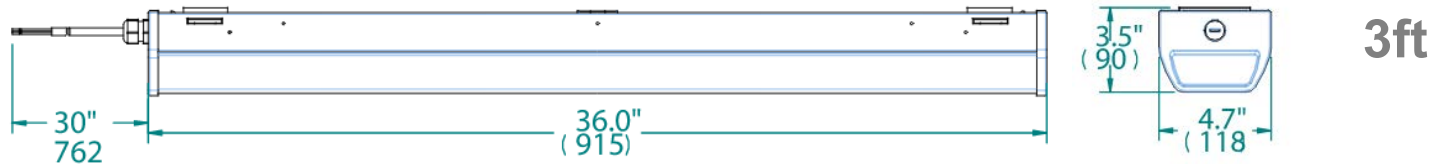

VISION LED STRIP

2019-01

VISION LED STRIP

DIMENSION

VISION LED STRIP

CONTINUOUS-RUN MOUNT

Connection

Continuous and Seamless