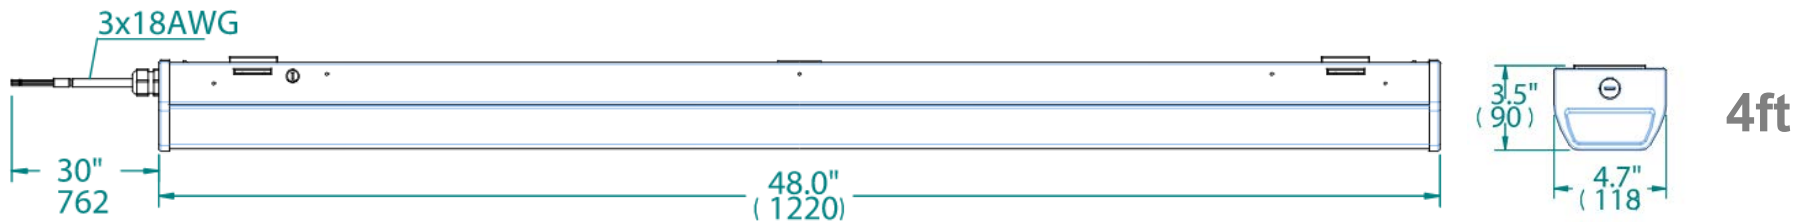

VISION LED STRIP

2019-01

VISION LED STRIP

DIMENSION

VISION LED STRIP

CONTINUOUS-RUN MOUNT

Connection

Continuous and Seamless