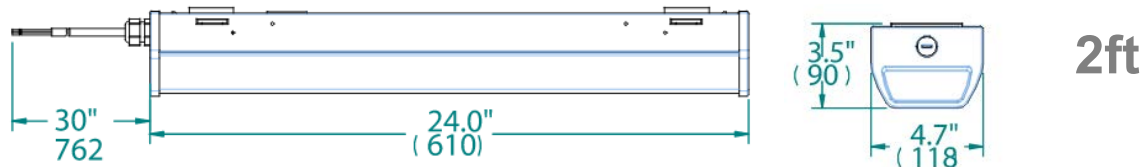

VISION LED STRIP

2019-01

VISION LED STRIP

DIMENSION

VISION LED STRIP

CONTINUOUS-RUN MOUNT

Connection

Continuous and Seamless