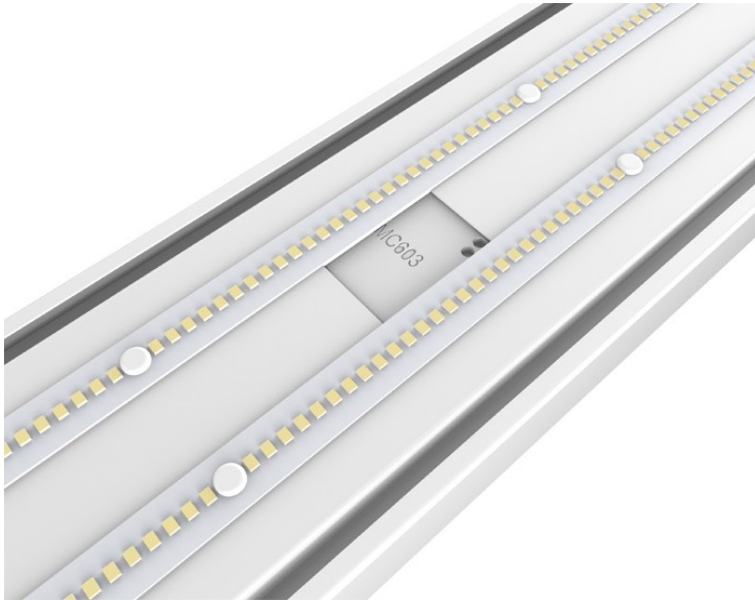

VISION LED STRIP

2019-01

VISION LED STRIP

DIMENSION

VISION LED STRIP

CONTINUOUS-RUN MOUNT

Connection

Continuous and Seamless

End Cup

with buckle design
Easy to remove and install

VISION LED STRIP

OPTIONS

Built-in Sensor

- Option 1: Microwave **ON/OFF** Sensor
- Option 2: Microwave **Dimming** sensor

Emergency Battery Back-Up

VISION LED STRIP

MOUNTING OPTIONS

Surface Mount

Quick Surface Mount

V-hook Mount

VISION LED STRIP

ACCESSORIES

8ft Lens

Reflector

Wire Guard

V-hooks

**Continuous-run
mount bracket**

**Quick Surface
Mount Kits**

VISION LED STRIP

COMPLIANCE & STANDARD

VISION LED STRIP

ORDERING INFORMATION