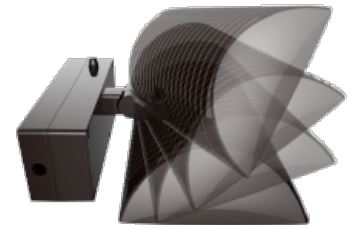

# Above All

- **Unique & Sleek design**

- **Tempered glass lens**  
doesn't fade and discolor

- **Optimal heat management**  
separates driver from LEDs

- **Adjustable head**  
Down & Up light optional

- **Various controls for option**  
-Multi-level motion sensor, bottom photocell  
& emergency battery back-up

## Some Low Quality Product

- **Traditional & coarse design**  
\_Many screws can be seen on the surface
- **Polycarbonate lens**  
\_easy to turn yellow and crack
- **No heat sink fins**  
\_bad heat management