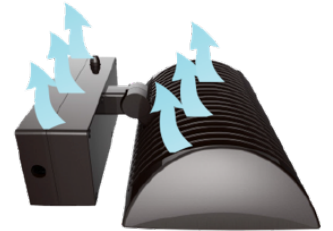

# Above All

- **Unique & Sleek design**

- **Tempered glass lens**  
doesn't fade and discolor

- **Optimal heat management**  
separates driver from LEDs

- **Adjustable head**  
Down & Up light optional

- **Various controls for option**  
-Multi-level motion sensor, bottom photocell  
& emergency battery back-up

## Some Low Quality Product

- **Traditional & coarse design**  
\_Many screws can be seen on the surface
- **Polycarbonate lens**  
\_easy to turn yellow and crack
- **No heat sink fins**  
\_bad heat management