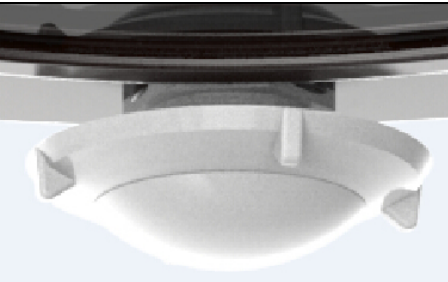

## Features & Benefits

- ✓ EPA is **0.7Sq.Ft.** minimizing wind load.
- ✓ Self-cleaning top design, not easy for ponding and dust.
- ✓ **Patented** bracket design, adjusted freely which can simplify the installation.
- ✓ Integrated motion sensor, programmable and multi-level.
- ✓ Optional 7-pin receptacle and photocell.
- ✓ Versatile mounting options for post top, low bay and packing garage light.
- ✓ Internal **10kA** surge suppression protection.
- ✓ **12 years** limited warranty under the ambient of -40°F to 104°F and 10 years limited warranty under the ambient of -40°F to 122°F.