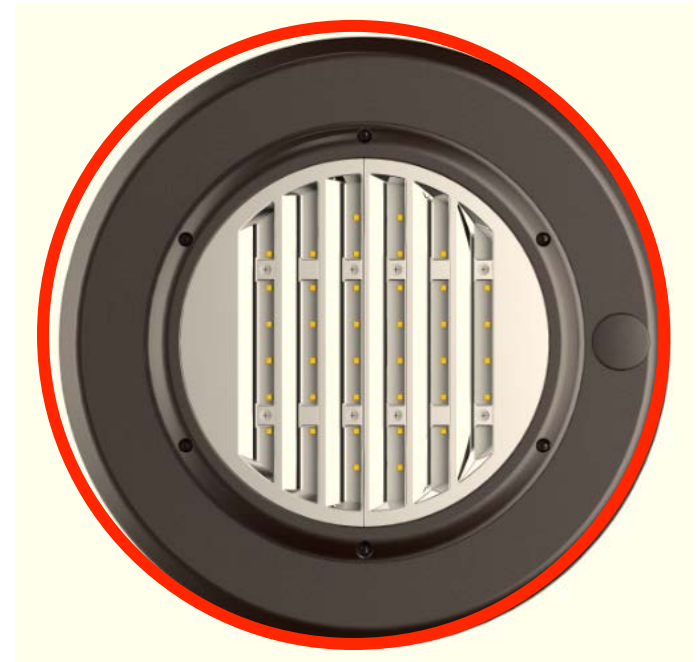

# Versatile Moon Series

**2017**

Idea from....

Idea from....

Idea from....

# Technical Infos

<b>Wattage</b>	<b>35W</b>	<b>50W</b>	<b>75W</b>	<b>100W</b>
<b>Equivalent</b>	<b>150 MH</b>	<b>175 MH</b>	<b>250 MH</b>	<b>320 MH</b>
<b>Lumen output</b>	<b>3850lm PT 4725lm LB</b>	<b>5500lm PT 6750lm LB</b>	<b>8250lm PT 10125lm LB</b>	<b>11000lm PT 13500lm LB</b>
<b>LPW</b>	<b>PT <math>\geq 110\text{lm/W}</math> 、 LB <math>\geq 135\text{lm/W}</math></b>			
<b>CCT</b>	<b>3000K 4000K 5000K</b>			
<b>Distribution</b>	<b>Type II Type III Type V</b>			
<b>Voltage input</b>	<b>120-277V/347V/480V</b>			
<b>EPA</b>	<b>0.7 Sq.Ft.</b>			

## Features & Benefits

- ✓ EPA is **0.7Sq.Ft.** minimizing wind load.
- ✓ Self-cleaning top design, not easy for ponding and dust.
- ✓ **Patented** bracket design, adjusted freely which can simplify the installation.
- ✓ Integrated motion sensor, programmable and multi-level.
- ✓ Optional 7-pin receptacle and photocell.
- ✓ Versatile mounting options for post top, low bay and packing garage light.
- ✓ Internal **10kA** surge suppression protection.
- ✓ **12 years** limited warranty under the ambient of -40°F to 104°F and 10 years limited warranty under the ambient of -40°F to 122°F.

# Easy Installation

— Same main body with various mounting options

**Low Bay  
Pendant & Hook Mount**

**Post Top  
Pole Mount**

**Parking Garage/Canopy  
Surface Mount**